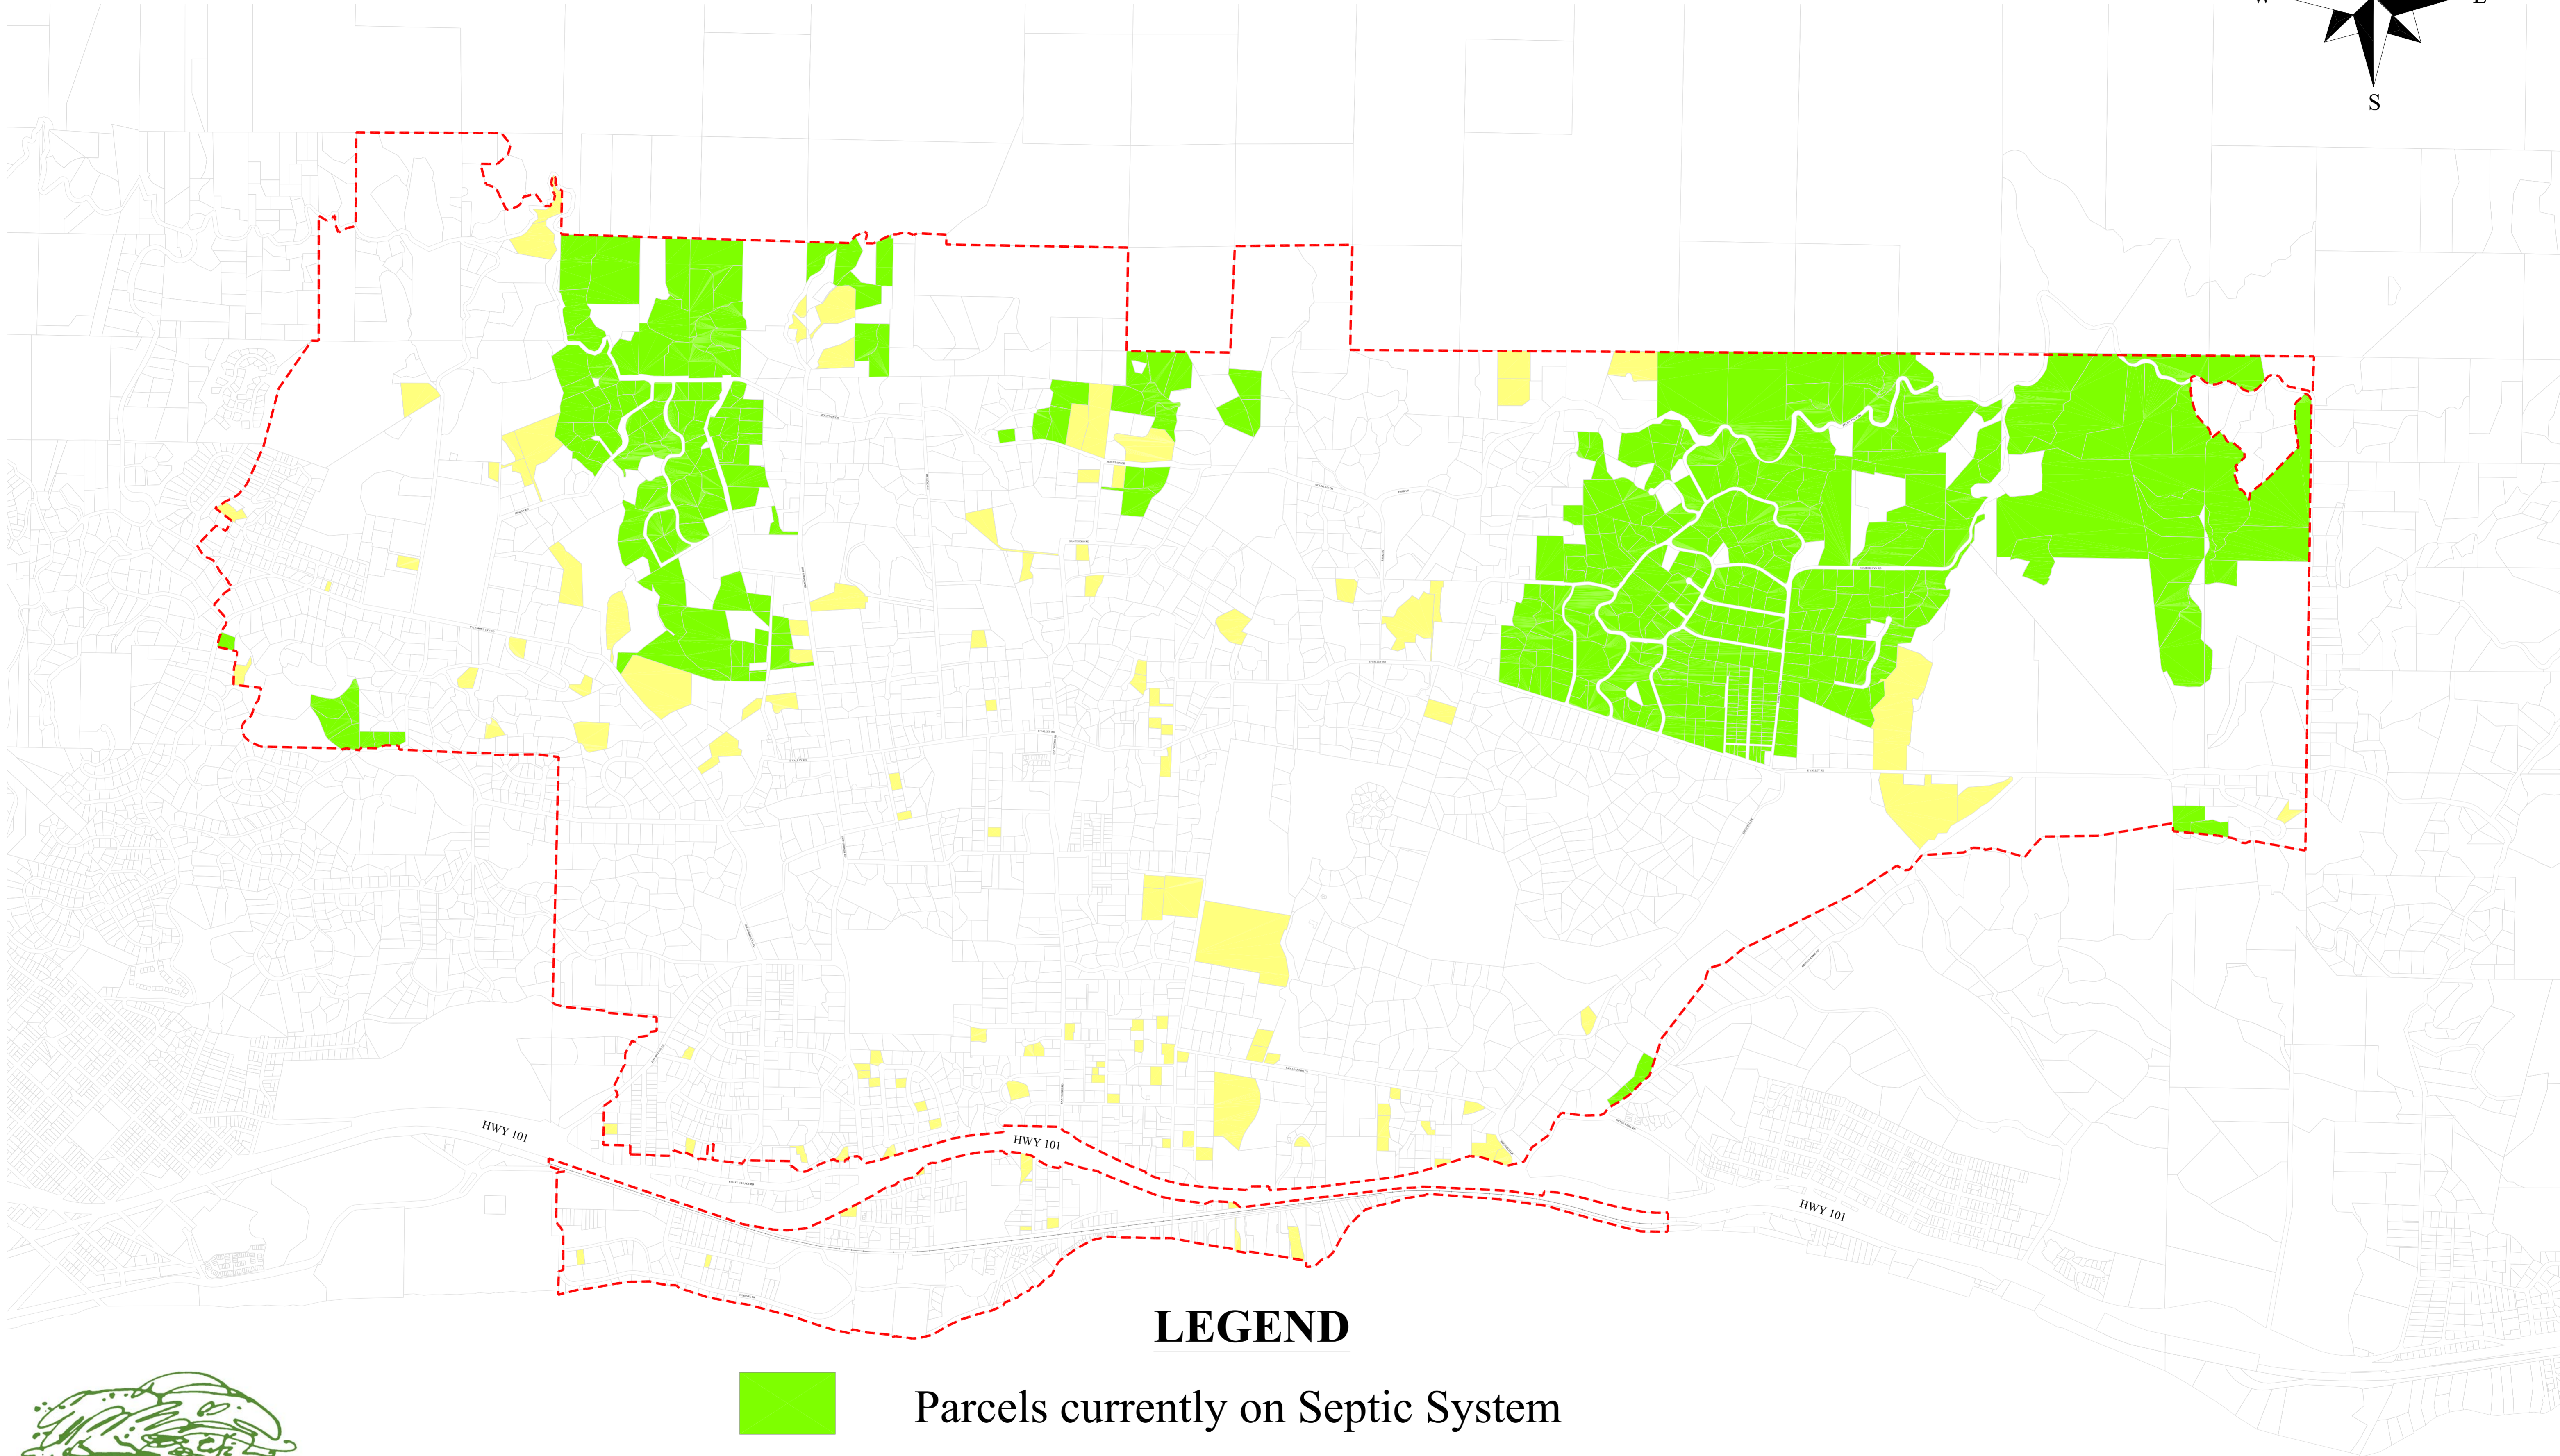

MONTECITO SANITARY DISTRICT

LEGEND

Parcels currently on Septic System

Parcels currently on Septic System (Sewer system available)